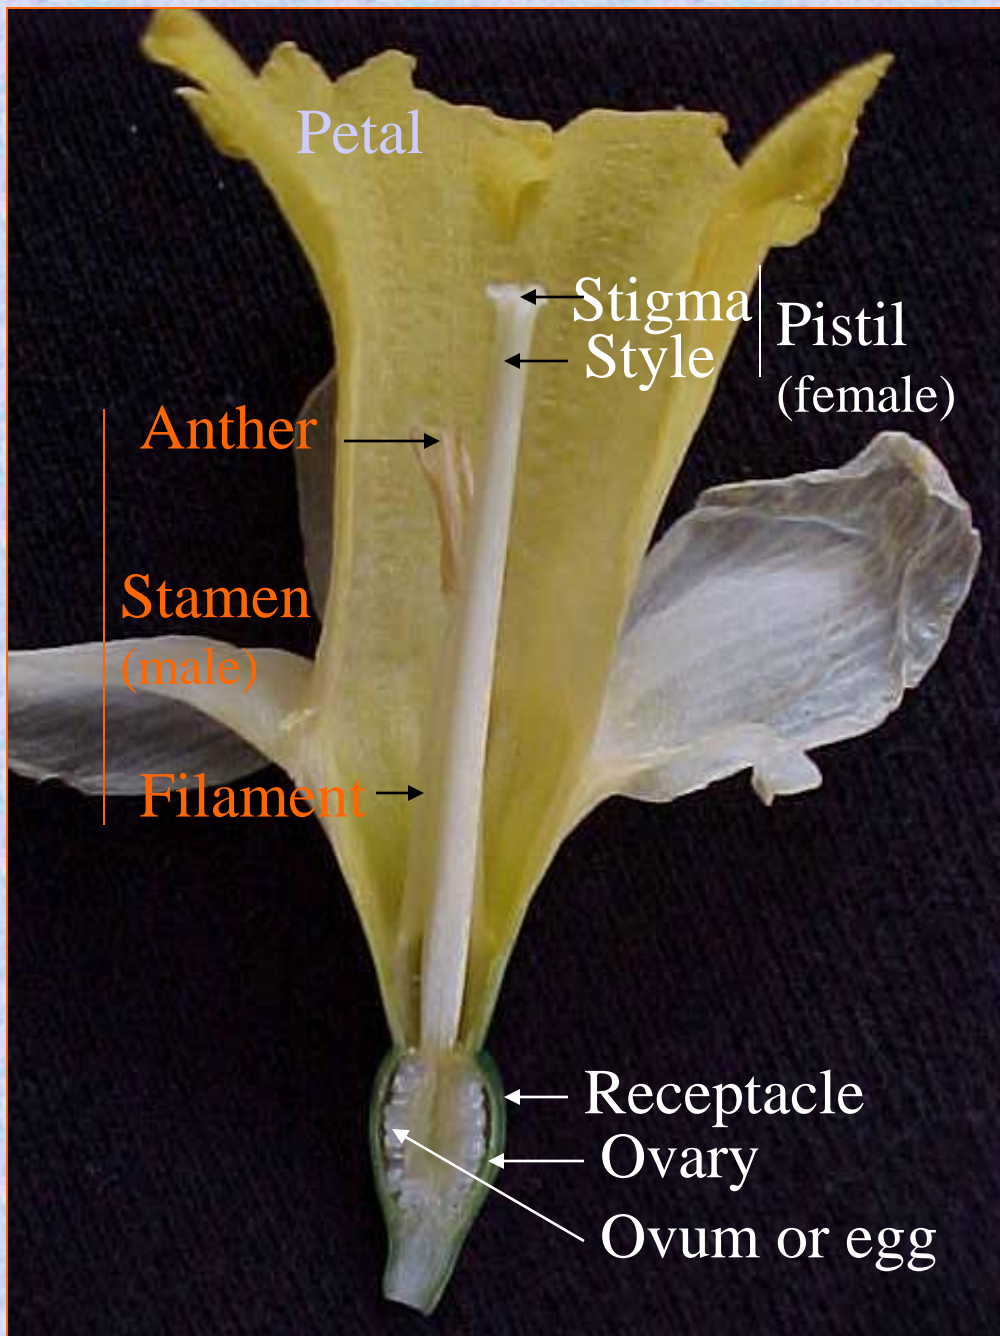

Journey Deep Inside a Flower

Daffodils

Petal

Stigma

Style

Anther

Filament

Key: white - female
black - male

Close-up of Receptacle, Ovary and Ova

Dozens of Stamen on a Camellia