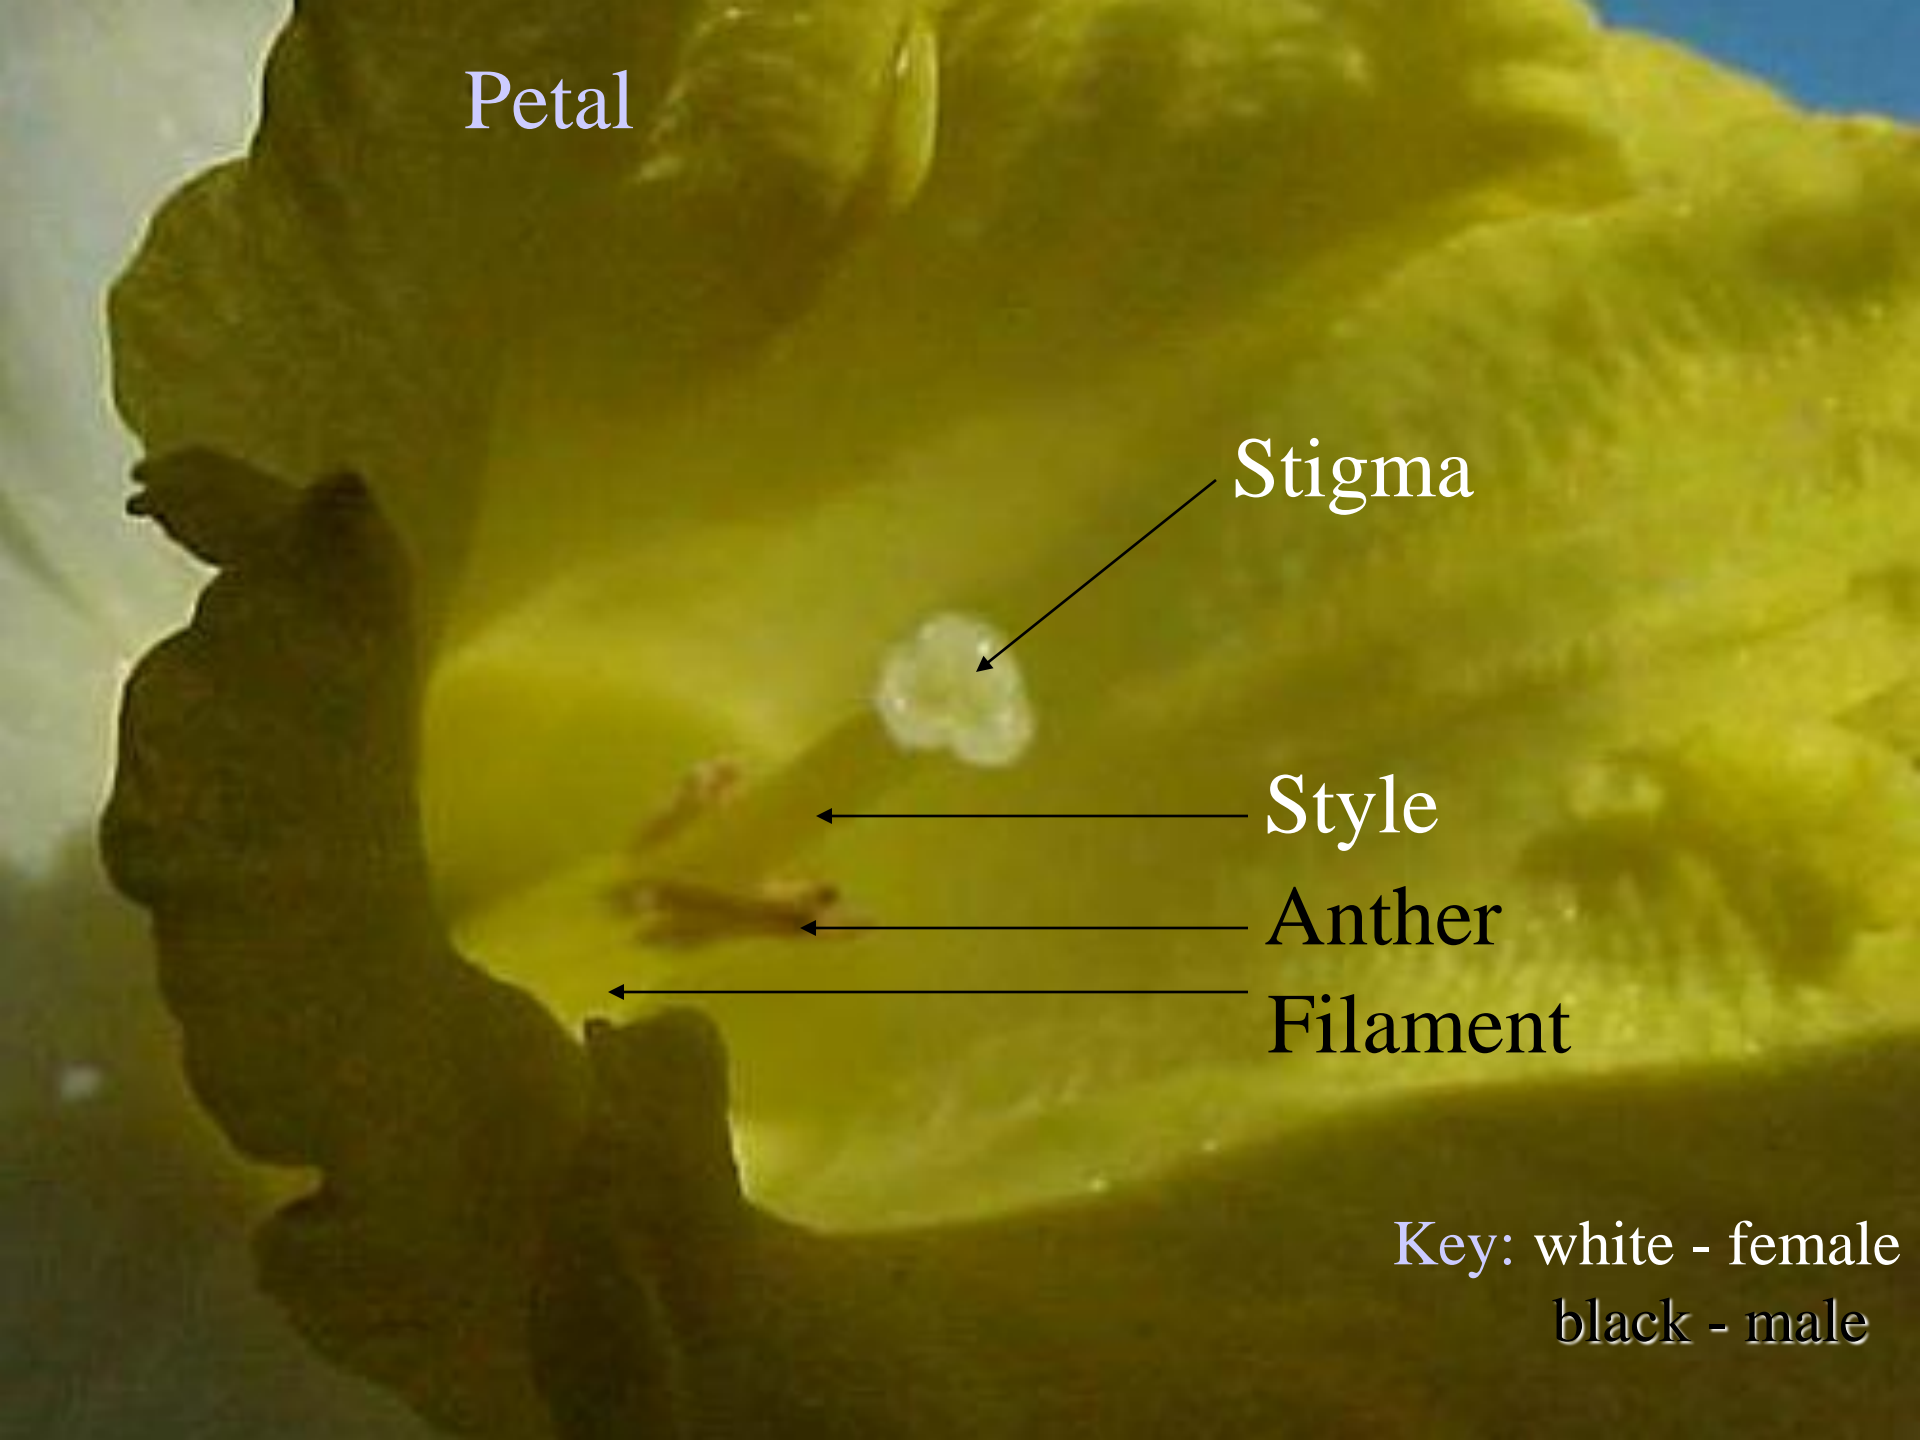

Journey Deep Inside a Flower

Daffodils

Petal

Stigma

Style

Anther

Filament

Key: white - female
black - male

Close-up of Receptacle, Ovary and Ova

Dozens of Stamen on a Camellia