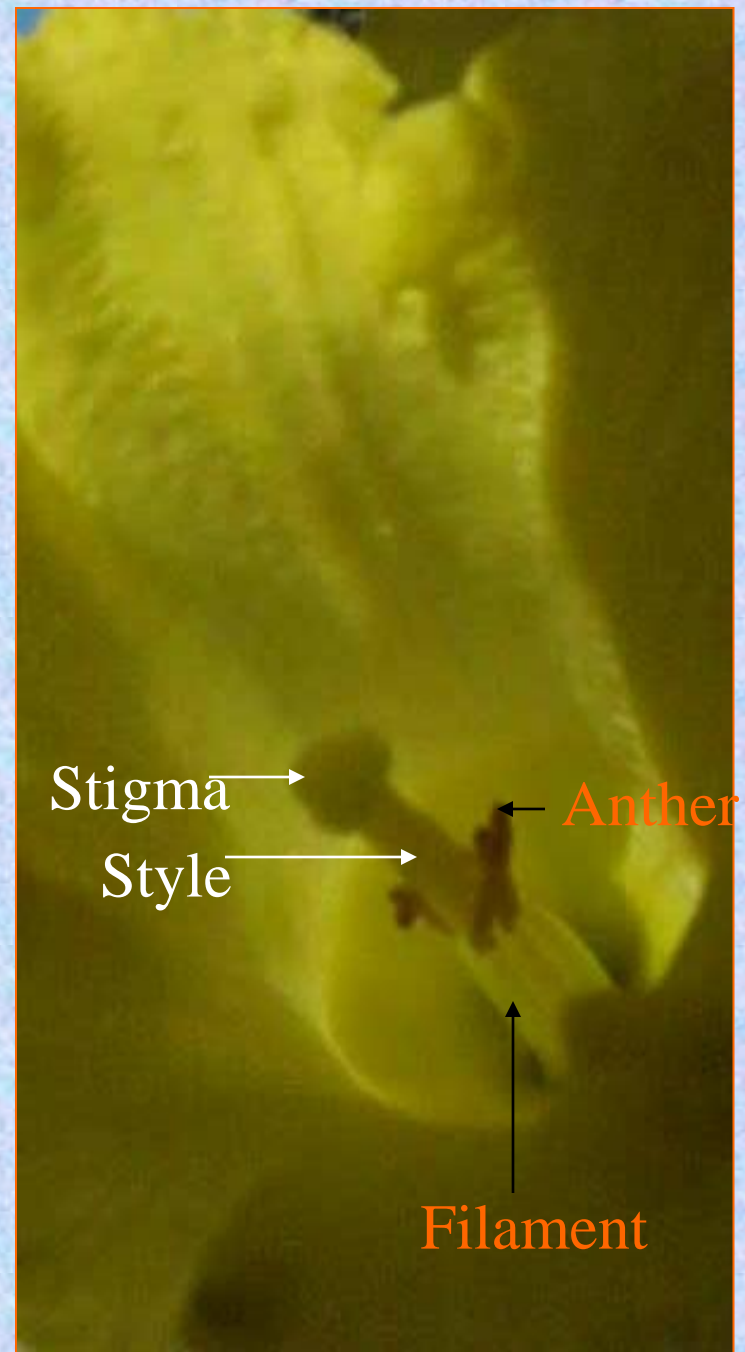

Journey Deep Inside a Flower

Daffodils

Petal

Stigma

Style

Anther

Filament

Key: white - female
black - male

Close-up of Receptacle, Ovary and Ova

Dozens of Stamen on a Camellia